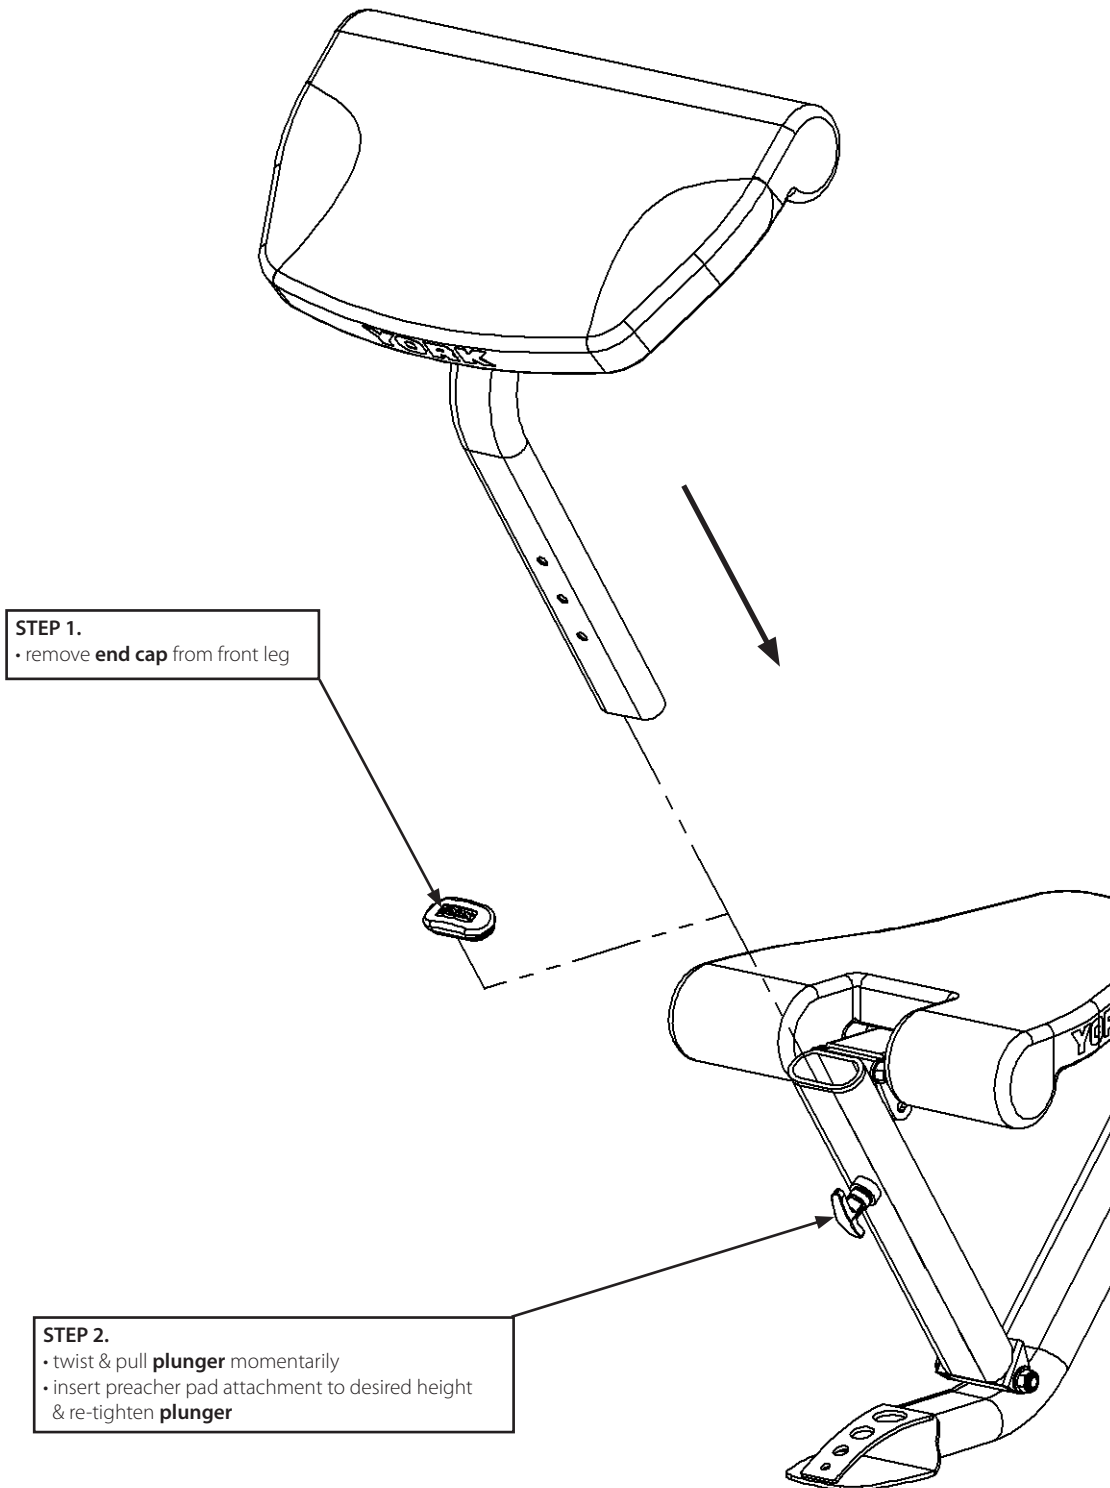

**diamond
preacher curl attachment**

owner's manual

yorkfitness.com

assembly instructions

Item	Qty	Part no.	Part Description
1	1	YKA00265g10	Preacher Pad Mount Assembly
2	4	YKF10398z1	Flat washer (M8)
3	4	YKF10046z1	Allen head bolt (M8 x 20mm)
4	1	YKF30064q30	Preacher Pad Upholstery

Maximum Weight Limit
50kg Weight