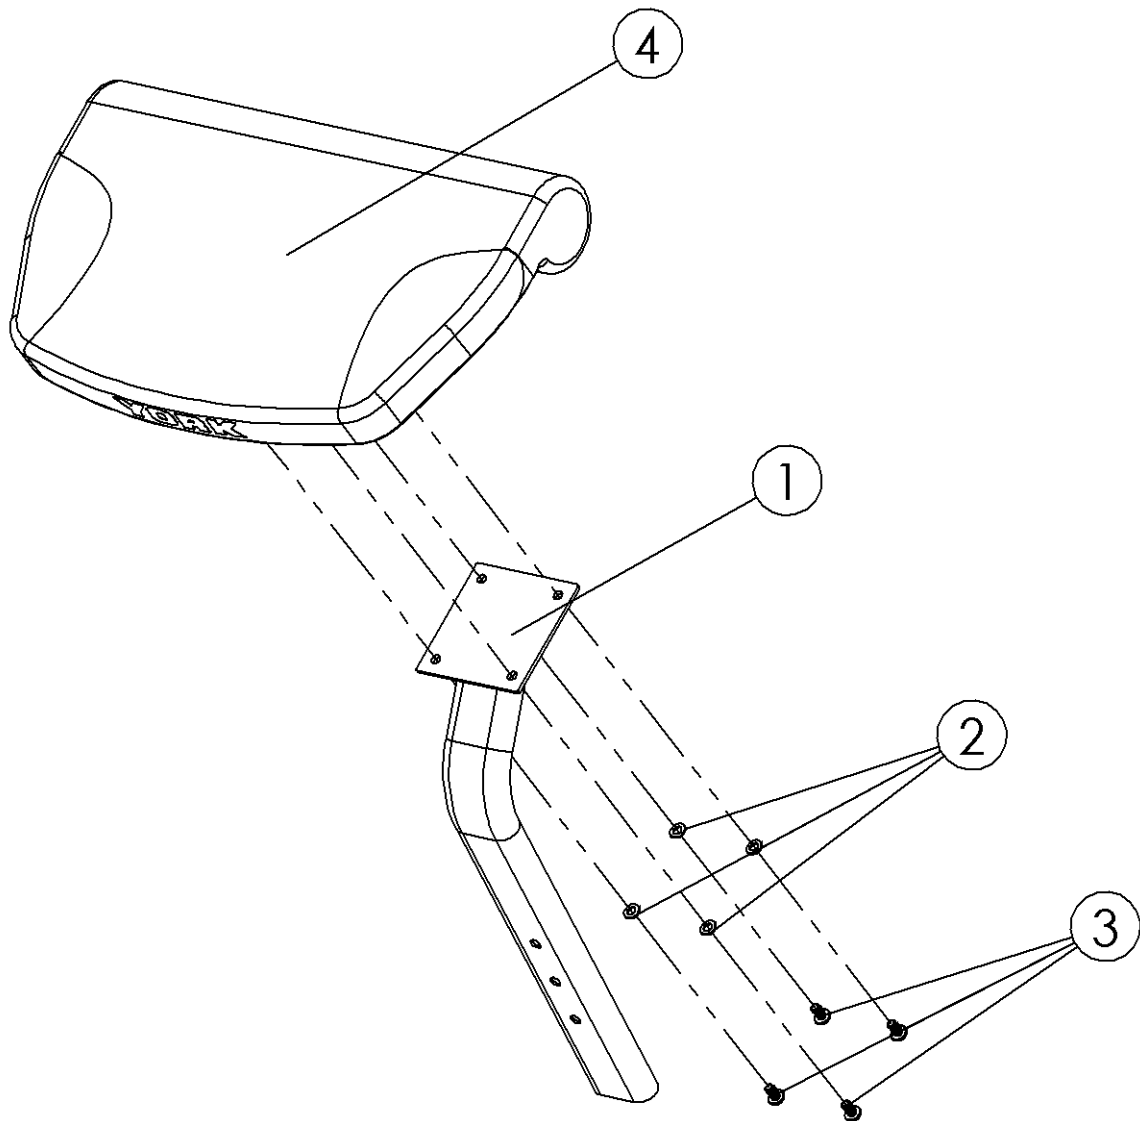

**diamond
preacher curl attachment**

owner's manual

yorkfitness.com

assembly instructions

Item	Qty	Part no.	Part Description
1	1	YKA00265g10	Preacher Pad Mount Assembly
2	4	YKF10398z1	Flat washer (M8)
3	4	YKF10046z1	Allen head bolt (M8 x 20mm)
4	1	YKF30064q30	Preacher Pad Upholstery

Maximum Weight Limit
50kg Weight